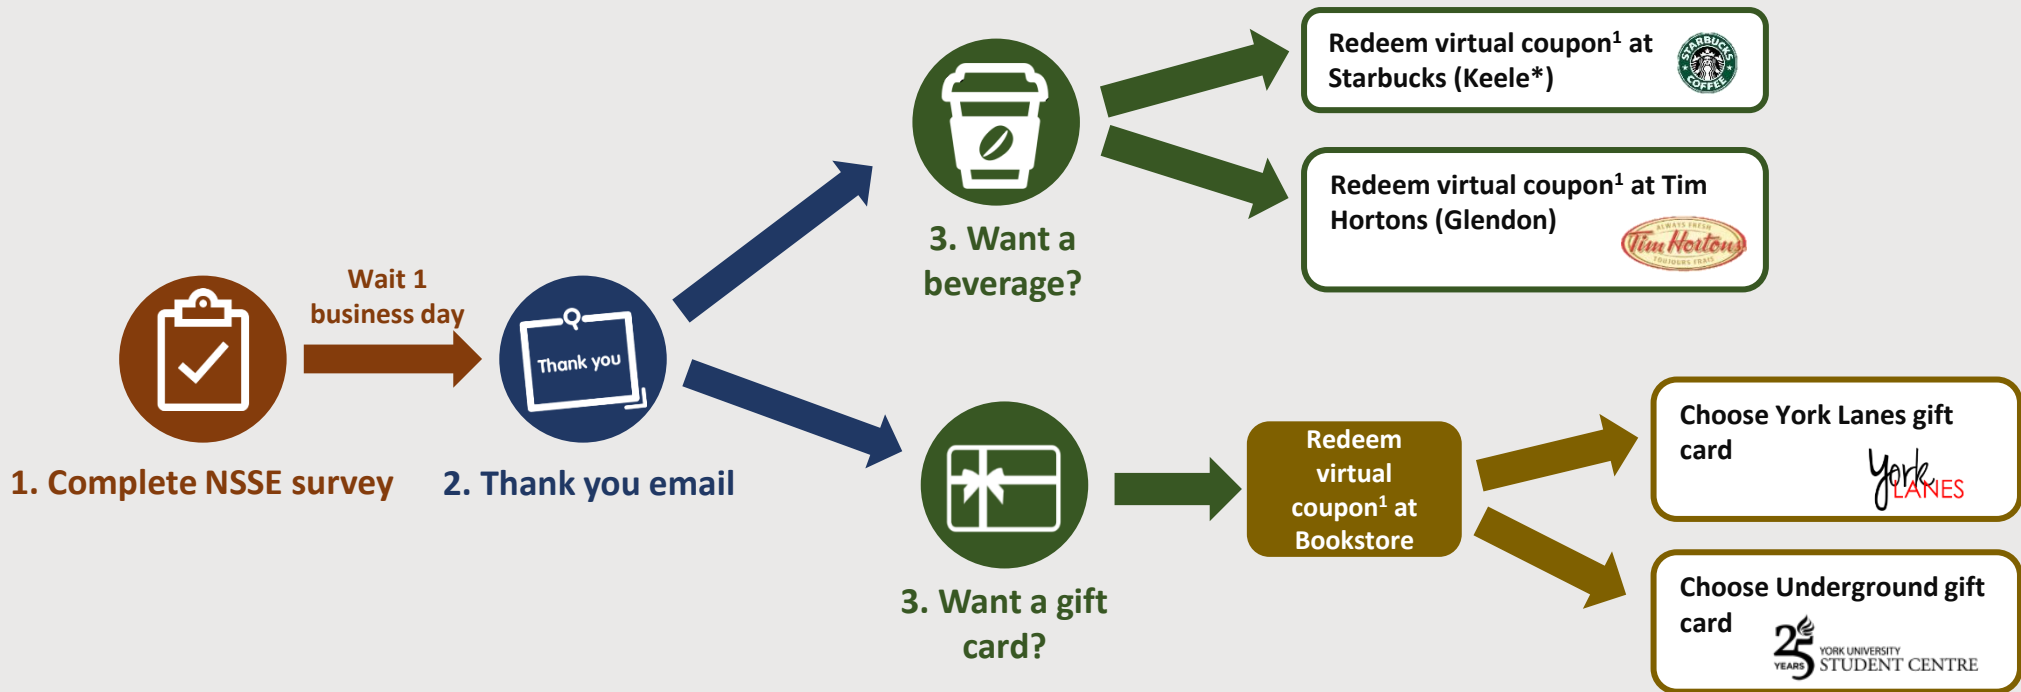

NSSE

How to redeem your prize

¹Virtual coupon will be uploaded to your YU card. It will not affect your cash balance.

*Centre for Film & Theatre location only.